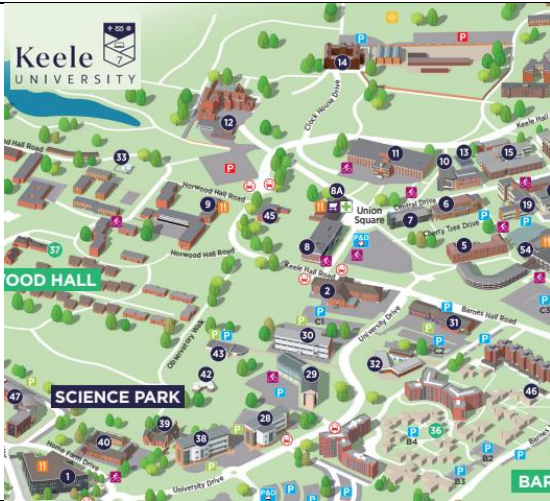

What On Earth?! Easy Read Visual Story

Programme Funders

Consortium

Event Partners

About What On Earth?!

What On Earth?! is a FREE event that is happening on Keele University Campus.

At What On Earth?! you can have a go at lots of activities around the campus including:

What On Earth?! will be taking place at lots of different locations at Keele University campus.

Click to view a campus map:
<https://rb.gy/wzq4es>

Everyone is welcome at the event.

You can **move around** during the event.

Keele Chapel

Supersonic Gigs will take place here. This is a bookable event.

Chapel Green

Sign Of The Times will take place here.

Cherry Tree Walk

The Hidden Music Of Trees can be found here.

Keele Hall Gardens & Woods

	<p>There is a wheelchair accessible route around campus.</p> <p>Click the link: https://rb.gy/68qear to view the map</p>
	<p>Echoes Within The Earth will be Audio Described. You can collect headsets for this from the Appetite HQ in Union Square.</p>
	<p>The event will have BSL interpretation as required.</p> <p>You need to ask for this when booking any of the ticketed events.</p>
	<p>Performances at the Event are relaxed.</p> <p>You can:</p> <ul style="list-style-type: none"> - Wear headphones - Make noise and clap - Come and go - Move around
	<p>Noise cancelling headphones are available to borrow from the Appetite HQ.</p>
	<p>Accessible toilets can be found at the Students Union, the Sustainability Hub and the Chancellor's Building (open on Saturday only)</p>